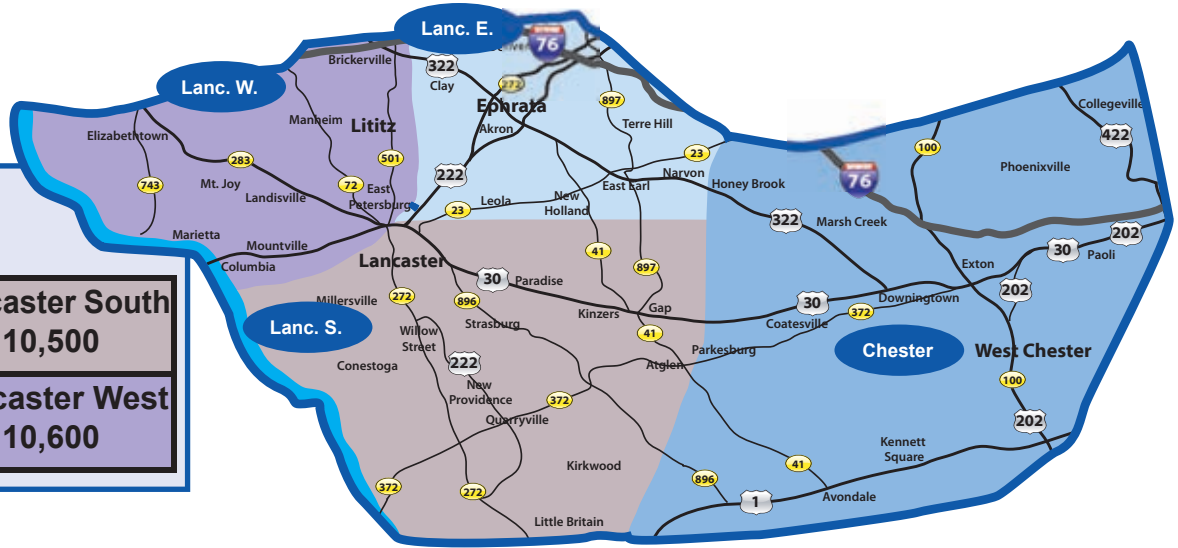

Coverage

ZONE 1 1st & 3rd TUESDAYS

Berks East 8,000	Lebanon 10,500
Berks West 10,700	Schuylkill 7,100
Dauphin 8,000 +/-	

Mailing/Online
5,350
 Out-of-State US - 2150
 PA Subscribers - 2700
 Online - 500
 Berks - 190
 Lancaster - 290
 Lebanon - 125
 Schuylkill - 125

Dauphin

ZONE 2

2nd & 4th TUESDAYS

Chester 8,000 +/-	Lancaster South 10,500
Lancaster East 14,000	Lancaster West 10,600

Zone 2 Drop Points

Lanc. East

- Adamstown**
Weaver Markets
- Fivepointville**
Weaver's Store
- East Earl**
Good's Store
Shady Maple Farm Market
Shady Maple Gift Shop
Shady Maple Smorgasbord
- Ephrata**
Agway
Clay Bookstore
Good's Store
Martin's Country Market
Mennonite Financial
PaulB Hardware
Sharp Shopper
- Hinkletown**
Glenwood Foods
Ken's Educational Joys
Village Farm Market

Lanc. West

- Bainbridge**
Gingrich's Food Market
- Brickerville**
Brickerville House
Pretzel Hut
- Columbia**
Columbia Family Restaurant
Columbia Re-Uzit
Hinkle's Pharmacy
Musser's Market
- East Petersburg**
Family Fare
Landisview Farm Market
- Elizabethtown**
B&G Lumber
Country Meadows Restaurant

Little Britain

- Little Britain Country Store
- Millersville**
John Herra Village Market
Outdoor World
- New Holland**
Beiler's Fruit Farm
- New Providence**
Cinder Road Greenhouse
- Paradise**
Beiler's Grocery
- Peach Bottom**
Solanco Market & Deli
- Quarryville**
BB's Discount Grocery
Community Closet Thrift