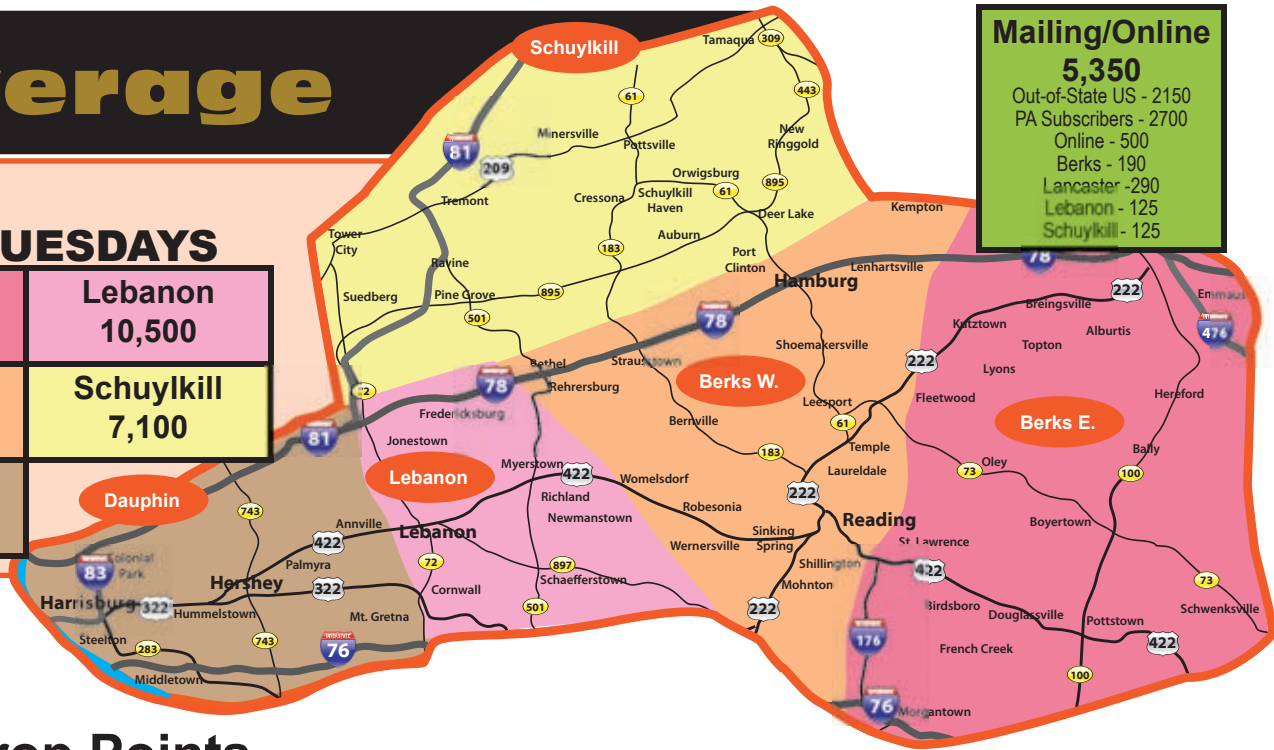

Coverage

ZONE 1 1st & 3rd TUESDAYS

Berks East 8,000	Lebanon 10,500
Berks West 10,700	Schuylkill 7,100
Dauphin 8,000 +/-	

Mailing/Online
5,350
 Out-of-State US - 2150
 PA Subscribers - 2700
 Online - 500
 Berks - 190
 Lancaster - 290
 Lebanon - 125
 Schuylkill - 125

Dauphin

ZONE 2

2nd & 4th TUESDAYS

Chester 8,000 +/-	Lancaster South 10,500
Lancaster East 14,000	Lancaster West 10,600

Zone 2 Drop Points

Lanc. East

- Adamstown**
Weaver Markets
- Fivepointville**
Weaver's Store
- East Earl**
Good's Store
Shady Maple Farm Market
Shady Maple Gift Shop
Shady Maple Smorgasbord
- Ephrata**
Agway
Clay Bookstore
Good's Store
Martin's Country Market
Mennonite Financial
PaulB Hardware
Sharp Shopper
- Hinkletown**
Glenwood Foods
Ken's Educational Joys
Village Farm Market

Lanc. West

- Bainbridge**
Gingrich's Food Market
- Brickerville**
Brickerville House
Pretzel Hut
- Columbia**
Columbia Family Restaurant
Columbia Re-Uzit
Hinkle's Pharmacy
Musser's Market
- East Petersburg**
Family Fare
Landisview Farm Market
- Elizabethtown**
B&G Lumber
Country Meadows Restaurant

Little Britain

- Little Britain Country Store
- Millersville**
John Herra Village Market
Outdoor World
- New Holland**
Beiler's Fruit Farm
- New Providence**
Cinder Road Greenhouse
- Paradise**
Beiler's Grocery
- Peach Bottom**
Solanco Market & Deli
- Quarryville**
BB's Discount Grocery
Community Closet Thrift